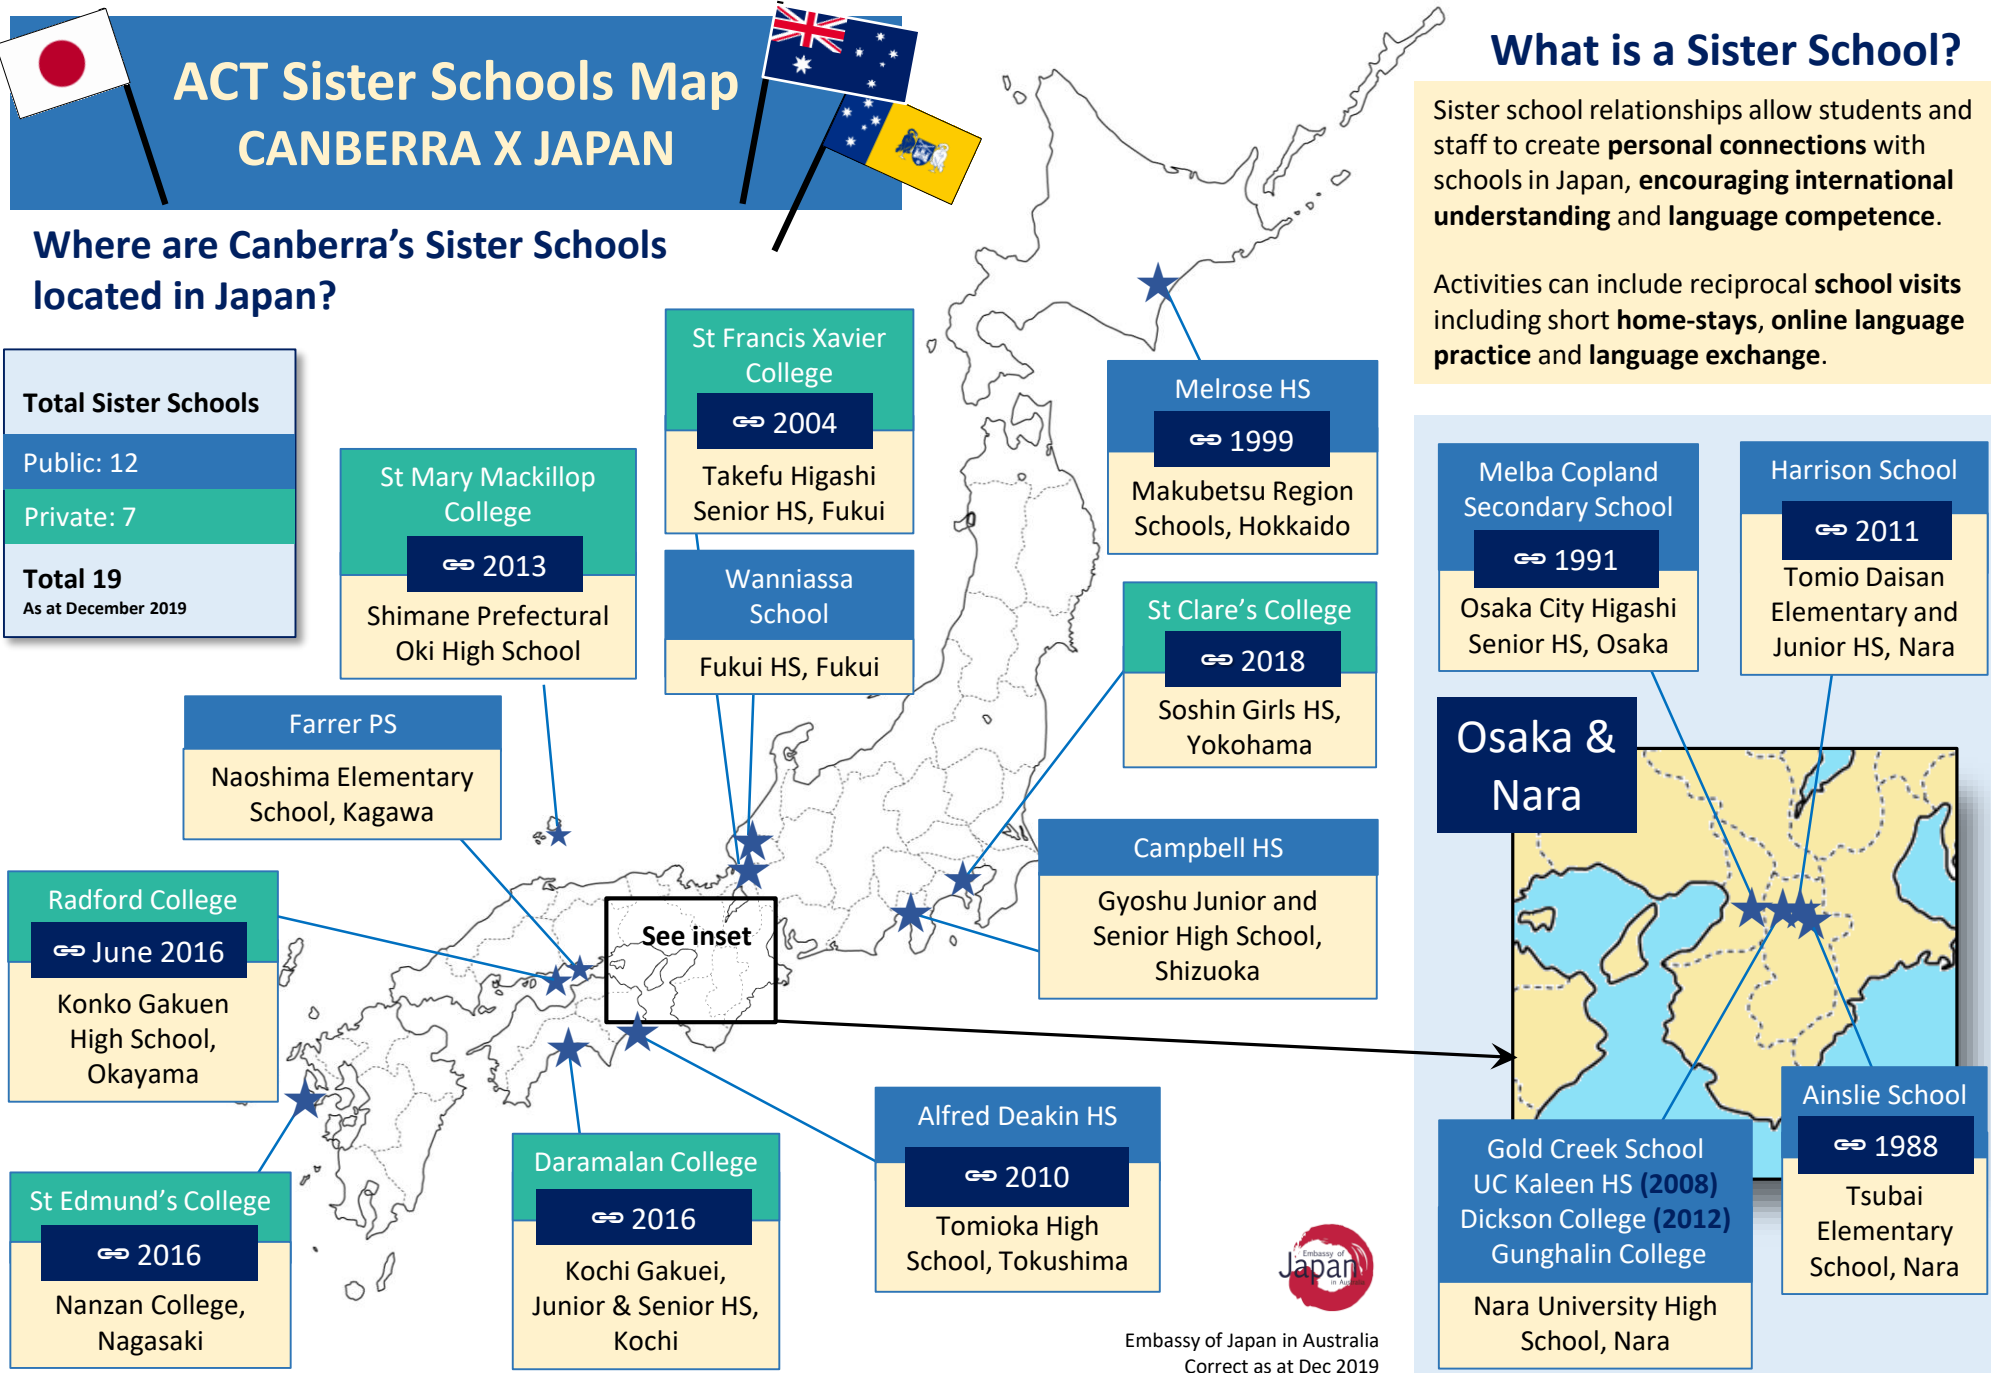

ACT Sister Schools Map CANBERRA X JAPAN

Where are Canberra's Sister Schools located in Japan?

Total Sister Schools
Public: 12
Private: 7
Total 19 As at December 2019

What is a Sister School?

Sister school relationships allow students and staff to create **personal connections** with schools in Japan, **encouraging international understanding** and **language competence**.

Activities can include reciprocal **school visits** including short **home-stays**, **online language practice** and **language exchange**.